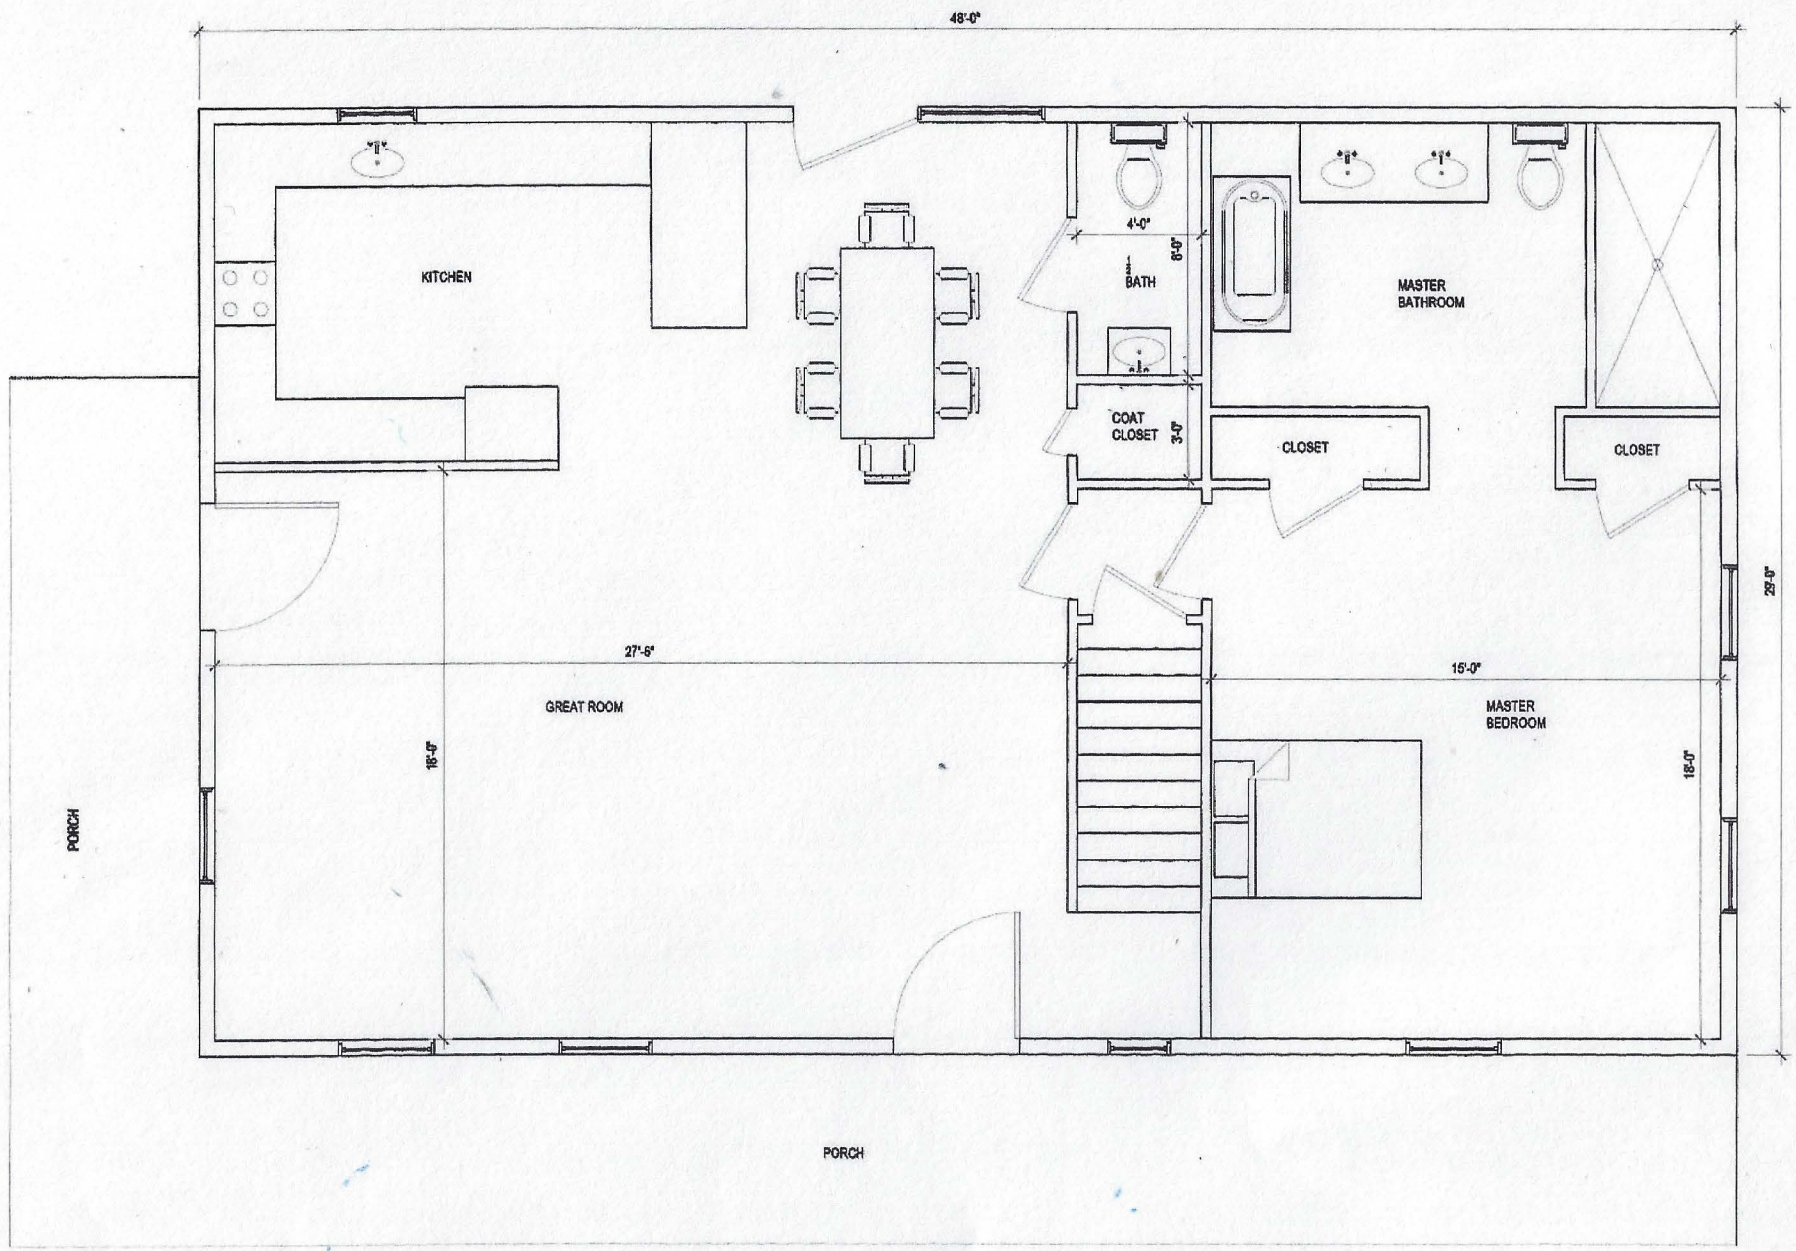

THE LAVOIE

We invite you to take a look at the standard floor plans and customized examples of The Lavoie. The standard Lavoie offers 2 floors, 3 bedrooms, 2.5 baths, a laundry room, a side door and slider, a wrap around porch, and an open-to-below layout. Every feature can be customized to fulfill the wants and needs of you and your family's dream home.

HOT BATH
25¢
soap and towels extra