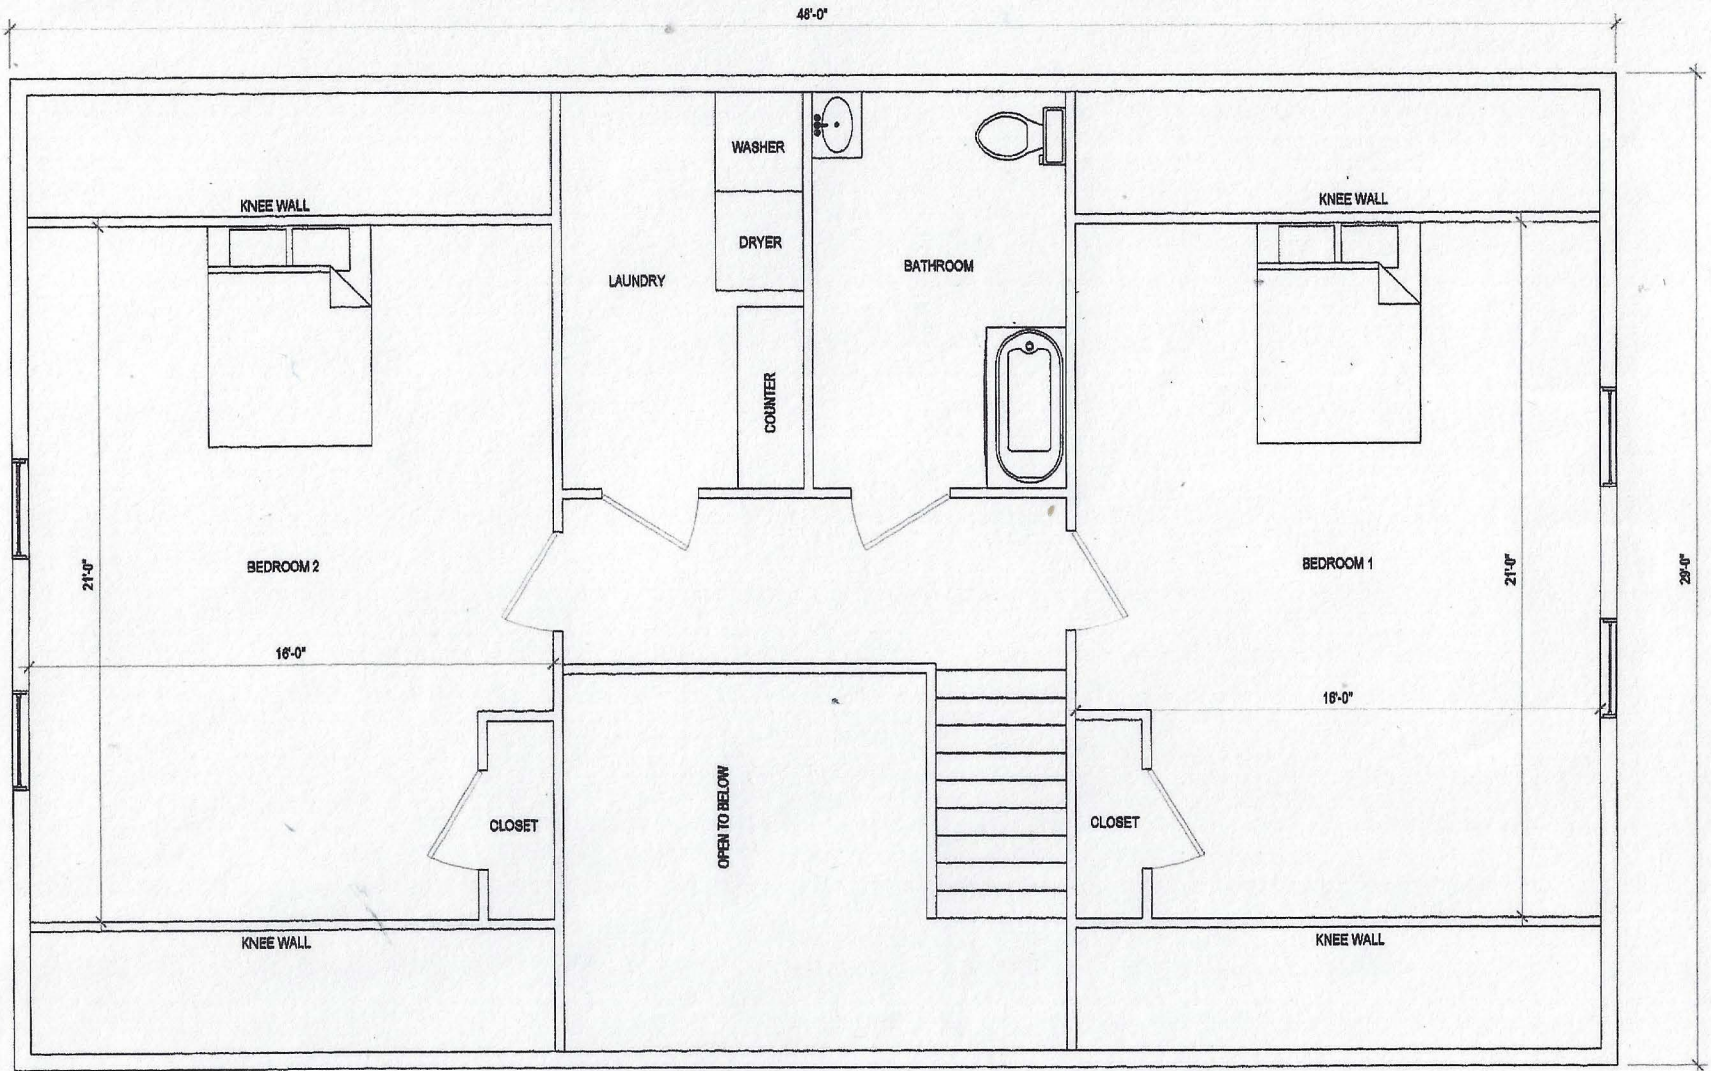

THE LAVOIE

We invite you to take a look at the standard floor plans and customized examples of The Lavoie. The standard Lavoie offers 2 floors, 3 bedrooms, 2.5 baths, a laundry room, a side door and slider, a wrap around porch, and an open-to-below layout. Every feature can be customized to fulfill the wants and needs of you and your family's dream home.

HOT BATH
25¢
soap and towels extra