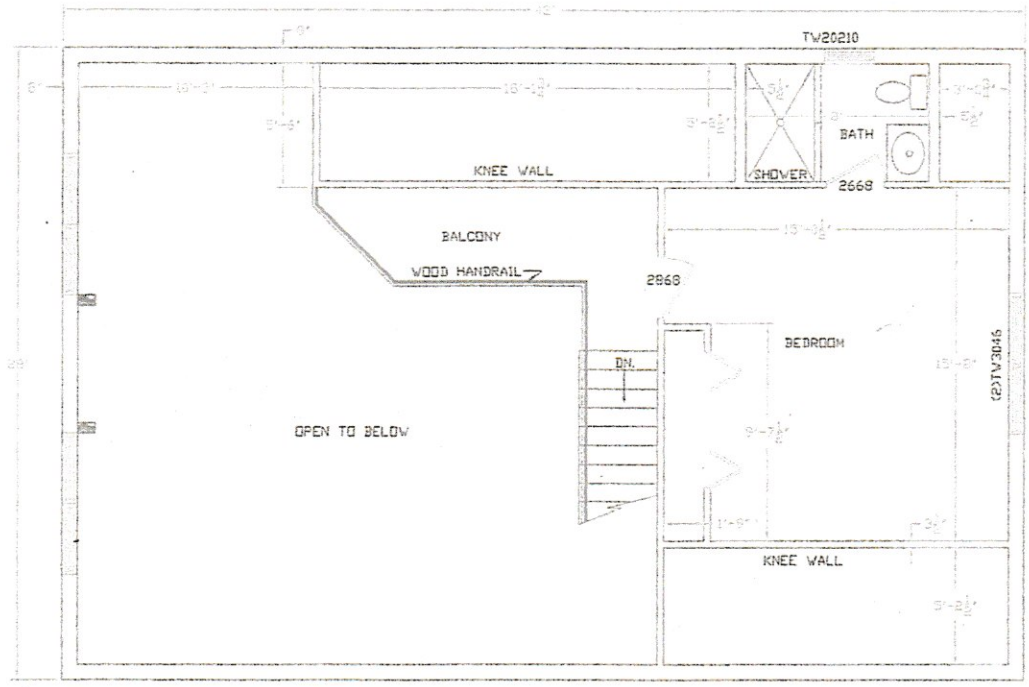

FIRST FLOOR PLAN

SECOND FLOOR PLAN