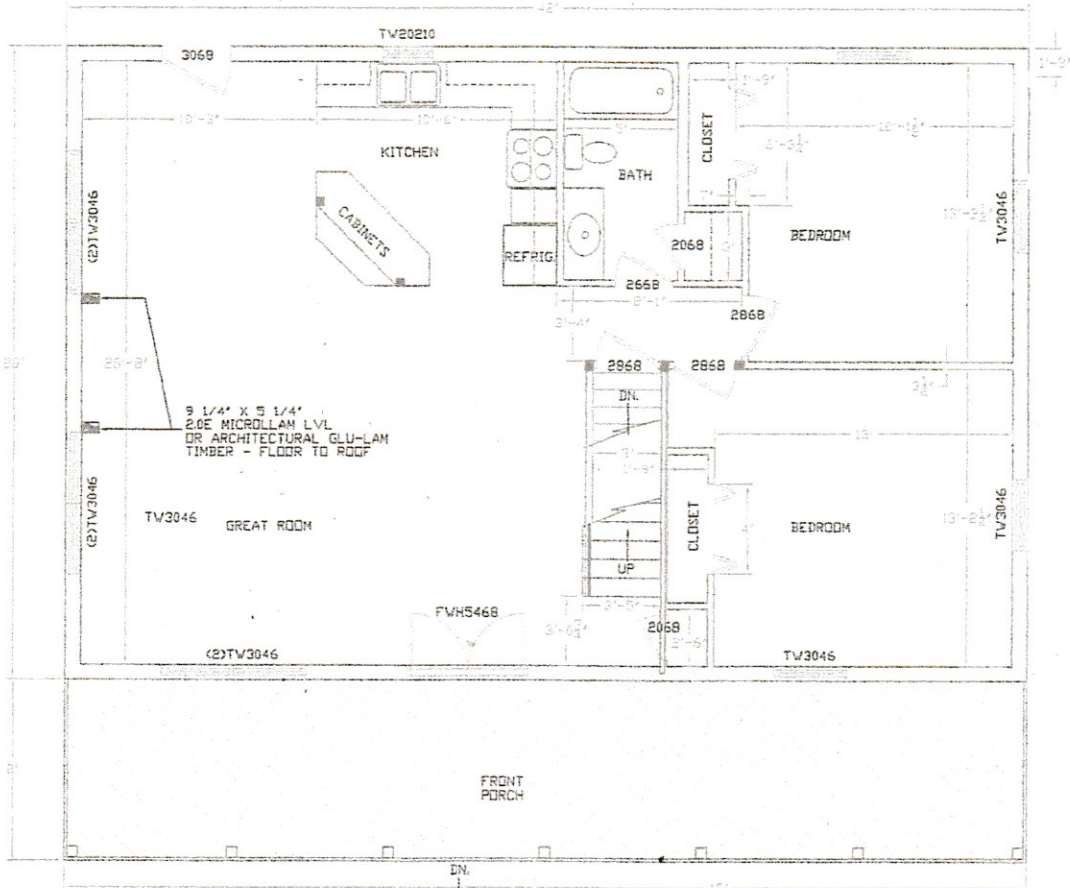

# THE FOSTER CHALET

---

We invite you to take a look at the standard floor plans for *The Foster Chalet*. The standard Chalet offers 2 floors, 3 bedrooms, 2 baths, a side door and slider, a front porch, and an open-to-below layout. Every feature can be customized to fulfill the wants and needs of you and your family's dream home.